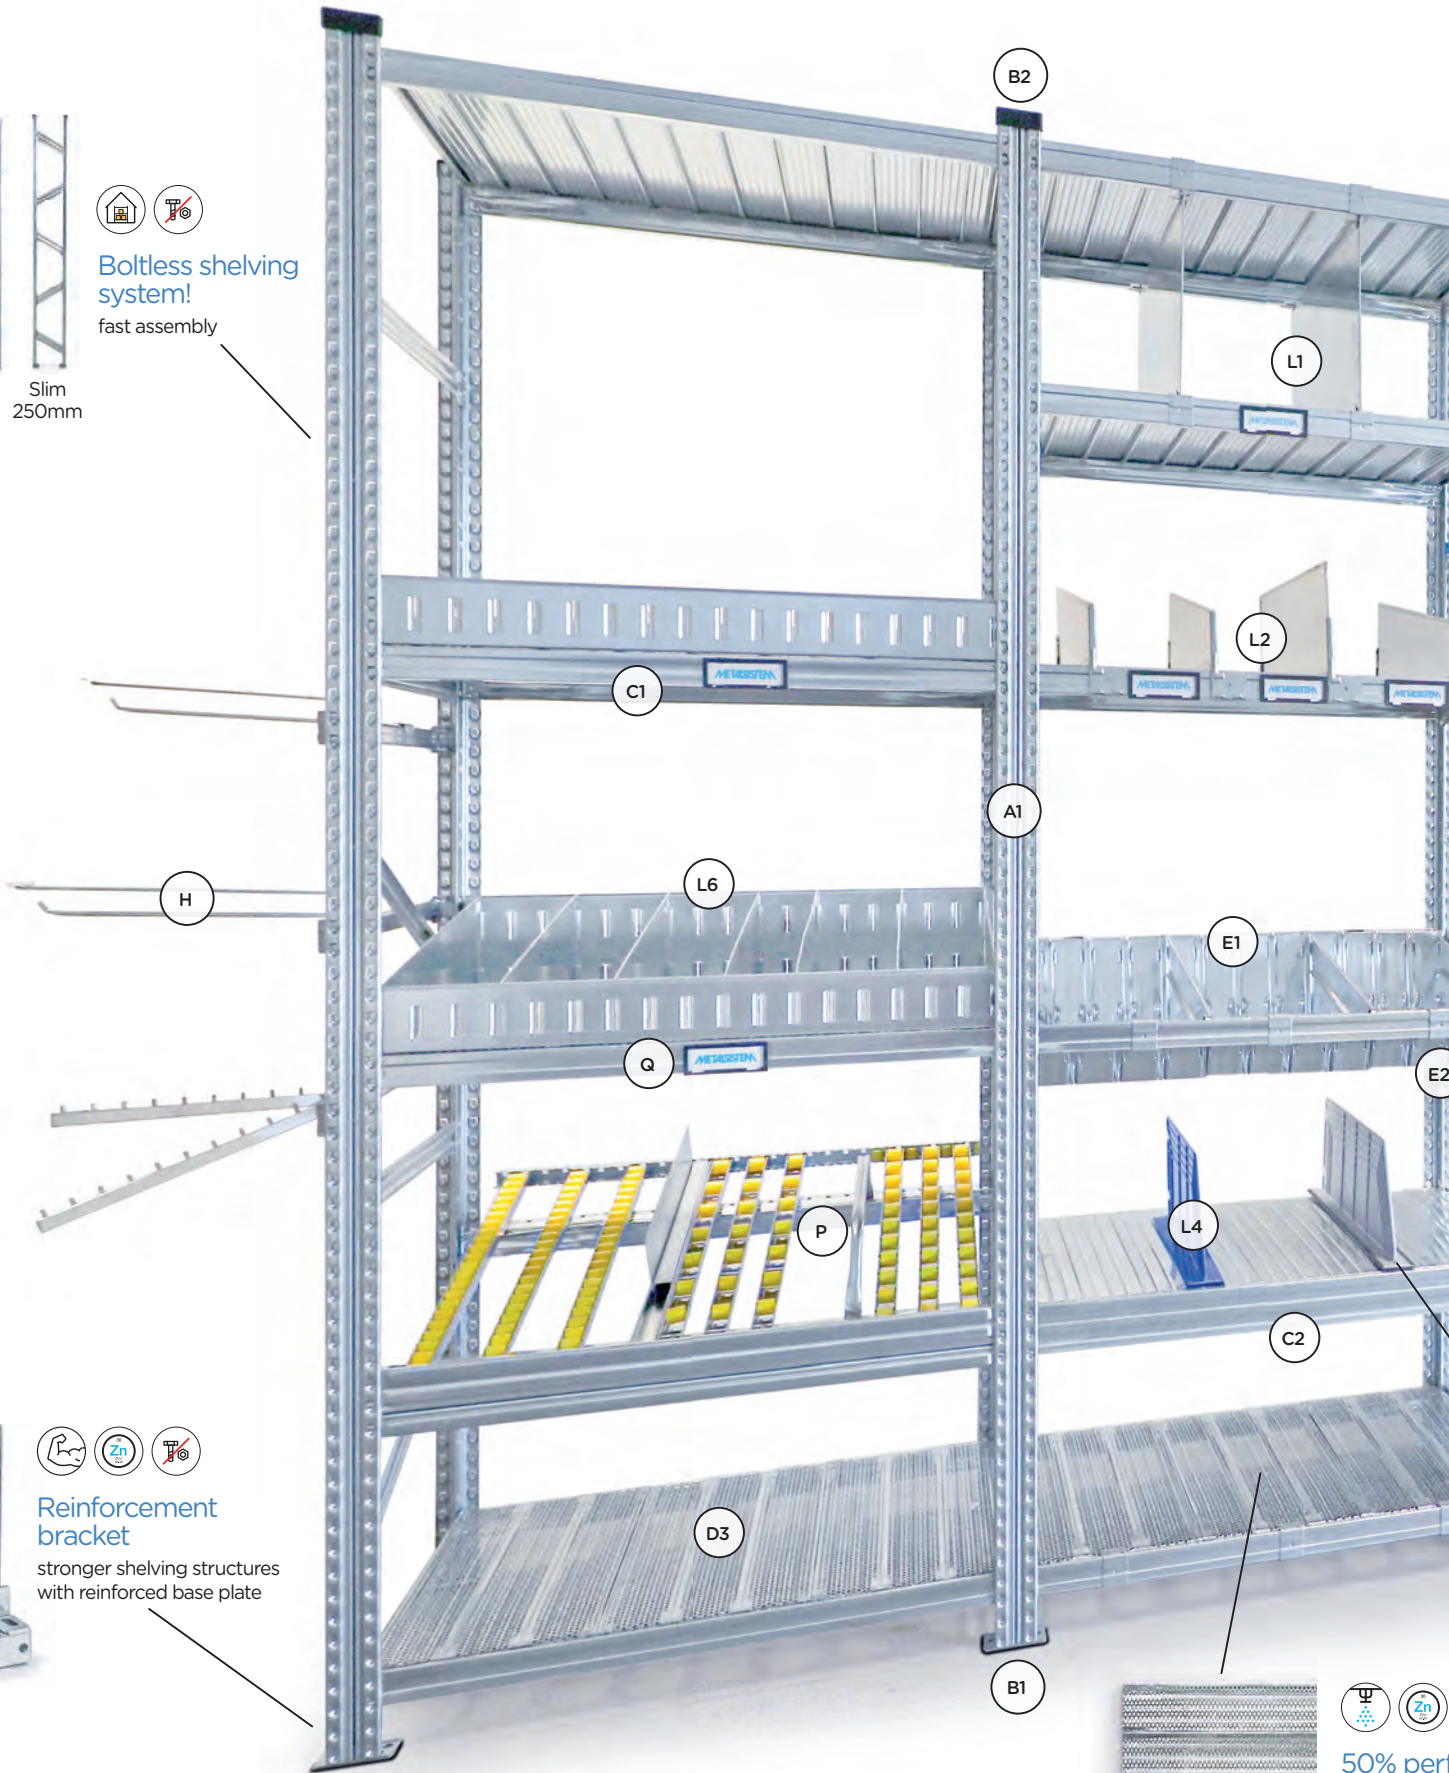

**Boltless shelving system!**  
fast assembly

B3

**Reinforcement bracket**  
stronger shelving structures  
with reinforced base plate

**50% per**  
shelf panel fo  
compatible i

**Lock for drawers**  
a safer system!

**Frost**  
sub-zero environments?  
perfect for the frost shelf panel!

**Cladding systems**  
compatible with Euroscacco accessories

**Magnetic!**  
perfect grip  
without clips!

**Plastic!**  
a colourful, resistant,  
practical lightweight divider

**Cladding systems**  
galvanised or  
powder coated  
finishes

for  
or sprinkler  
installations